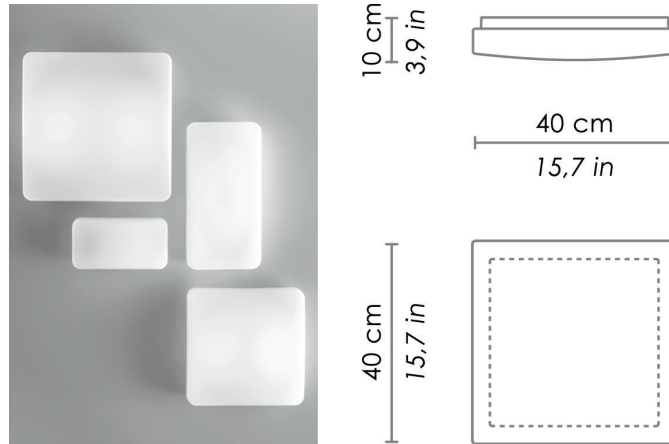

RIALTO

WALL

Wall-ceiling lamps with diffuser in mouth-blown, satin-finish opal triplex glass; matt white painted metal frame. The product is suitable for indoor use only.

CODE	COLOR
------	-------

ZA-LD303013-	White
--------------	-------

DIMENSIONS AND HOLES

Dimensions	40 - 40 cm / 15,7 - 15,7 in
------------	-----------------------------

ILLUMINOTECHNICAL SPECIFICATIONS

Source	LED
Power LED	27,5 W
Total Watt	29 W
Lumen LED board	3450 lm
Lumen lamp	2070 lm
Beam angle	130°
Colour temperature	3000 K
CRI	>90
Dimmer	TRIAC
Lamp life	minimum 2 years guaranteed