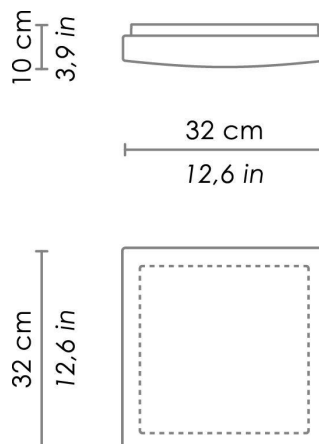

RIALTO

WALL

Wall-ceiling lamps with diffuser in mouth-blown, satin-finish opal triplex glass; matt white painted metal frame. The product is suitable for indoor use only.

CODE COLOR

ZA-LD302013-

White

DIMENSIONS AND HOLES

Dimensions

32 - 32 cm / 12,6 - 12,6 in

ILLUMINOTECHNICAL SPECIFICATIONS

Source	LED
Power LED	17 W
Total Watt	18,5 W
Lumen LED board	2200 lm
Lumen lamp	1510 lm
Beam angle	130°
Colour temperature	3000 K
CRI	>90
Dimmer	TRIAC
Lamp life	minimum 2 years guaranteed