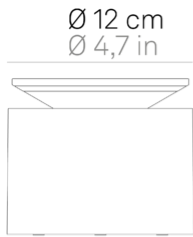

PushUp Pro_Table

- Cordless, dimmable LED table lamp
- Push down on the top to open the lamp and turn on the light, press down again to close and turn off.
- Suitable for indoor or outdoor use
- Contact induction charging base with USB included
- No plug included
- 4.7" diameter base x 3.1" high (closed) / 3.9" high (open)
- Powder-coated die-cast aluminum
- LED light with polycarbonate diffuser
- 12 hours cordless illumination
- 207-235 lumens, LED/CRI>80/110-240 volt/2.2W
- 3 Color Temperature settings: 2200, 2700 or 3000K
- Hidden control under the base has three features: on/off, touch-dimming, and 3-CCT color temperature selection
- IP54 Rated, Salt Spray Tested 500 hours

8 cm - 10 cm
3,1 in - 3,9 in

LED dimmable IP54

LD1050

	White	B3		Rust	R3
	Dark gray	N3		Sand	S3

PushUp Pro_Table

Lighting specifications

source	LED
type	SMD
total power	2.2W
power LED	2.2W
color temperature	2200-2700K-3000K
lumen lamp	105 - 127 - 134 lm
lumen LED	207 - 235 - 248 lm
beam angle	45 °
CRI	> 80
class	F
dimmer	TOUCH DIMMER
motion sensor	NO

Black

LD0350RP

13" • 20.1" • 2.3" • 2.2 W
•IP20 • 100-240V• 50/60 Hz

Black

LD0490UA

1" • 1.6" • 3.15" • IP20
• 100-240V• 50/60 Hz

White

LD1050RB

Ø 3.9" • 0.4" • IP20
• 100-240V• 50/60 Hz

Black

zafferano
A M E R I C A