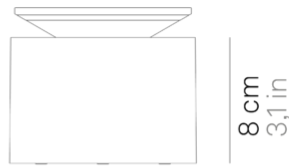

PushUp Pro_Table

- Cordless, dimmable LED table lamp
- Push down on the top to open the lamp and turn on the light, press down again to close and turn off.
- Suitable for indoor or outdoor use
- Contact induction charging base with USB included
- No plug included
- 4.7" diameter base x 3.1" high (closed) / 3.9" high (open)
- Powder-coated die-cast aluminum
- LED light with polycarbonate diffuser
- 12 hours cordless illumination
- 207-235 lumens, LED/CRI>80/110-240 volt/2.2W
- 3 Color Temperature settings: 2200, 2700 or 3000K
- Hidden control under the base has three features: on/off, touch-dimming, and 3-CCT color temperature selection
- IP54 Rated, Salt Spray Tested 500 hours

8 cm - 10 cm
3,1 in - 3,9 in

LED dimmable IP54

LD1050

	White	B3		Rust	R3
	Dark gray	N3		Sand	S3

PushUp Pro_Table

Lighting specifications

source	LED
type	SMD
total power	2.2W
power LED	2.2W
color temperature	2200-2700K-3000K
lumen lamp	105 - 127 - 134 lm
lumen LED	207 - 235 - 248 lm
beam angle	45 °
CRI	> 80
class	F
dimmer	TOUCH DIMMER
motion sensor	NO

Black

LD0350RP

13" • 20.1" • 2.3" • 2.2 W
•IP20 • 100-240V• 50/60 Hz

Black

LD0490UA

1" • 1.6" • 3.15" • IP20
• 100-240V• 50/60 Hz

White

LD1050RB

Ø 3.9" • 0.4" • IP20
• 100-240V• 50/60 Hz

Black

zafferano
A M E R I C A