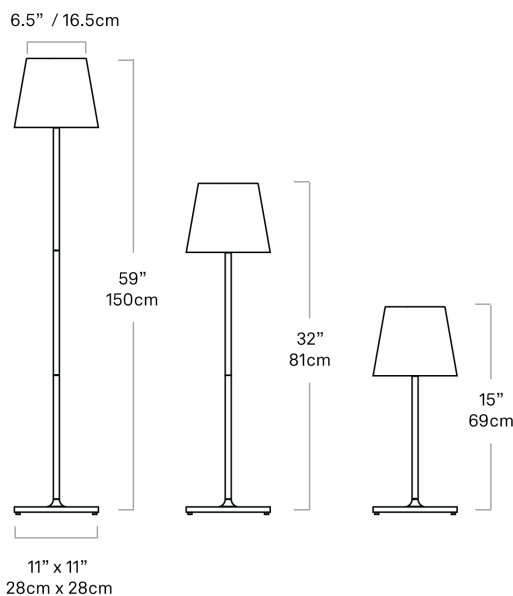

## Poldina XXL \_XXL floor

- Battery-powered portable LED floor lamp
- Timeless design in an XXL package provides direct illumination
- Suitable for indoor or outdoor use
- Die-cast painted aluminum body
- Prismatic polycarbonate diffuser
- Includes 3-rod kit for easy height adjustments - 27" / 43" / 59"
- Induction charging base included
- Light lasts approx. 15 hours; charging time approx. 20 hours
- Touch control on/off and dimming
- 470-500 lumens, LED/CRI>80/120 volt/6.5W
- Selectable white 2700 / 3000K
- IP54 rating protection

## Lighting specifications

source	LED
type	SMD
total power	6.5W
power LED	4.3W
color temperature	2700 / 3000K
lumen lamp	460 - 510 lm
lumen LED	470 - 500 lm
beam angle	41°
CRI	> 80
class	F
dimmer	TOUCH DIMMER
motion sensor	NO