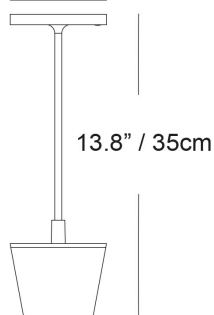

Poldina UpsideDown table

- Battery-powered portable LED light for ambient illumination
- We have turned the Poldina upside down and created a clever lamp with a multipurpose storage tray
- Includes multipurpose container tray (capacity 18cl) in thermoplastic resin - suitable for food contact (PET) is removable and reusable
- Suitable for indoor or outdoor use
- Die-cast aluminum body with painted finish
- Satin finish polycarbonate diffuser
- Induction charging base included
- Light lasts approx. 12 hours; charging time approx. 6/7 hours
- Touch control on/off and dimming
- Advanced electronic control monitors remaining battery life and maintains a constant lumen output
- 3 color temperature settings: 2200K / 2700K / 3000K
- IP54 rating protection
- Optional ceramic shade cover sold separately

4.3" / 11cm

0.5" / 1.2cm

3.5" / 8.8cm

LED ○ IP54

LD0420

	White	B3		Sage Green	G3
	Dark grey	N3		Rust	R3
	Sand	S3			

Poldina UpsideDown

Lighting specifications