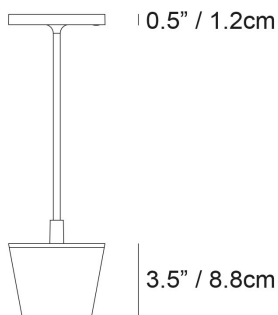

Poldina UpsideDown table

- Battery-powered portable LED light for ambient illumination
- We have turned the Poldina upside down and created a clever lamp with a multipurpose storage tray
- Includes multipurpose container tray (capacity 18cl) in thermoplastic resin - suitable for food contact (PET) is removable and reusable
- Suitable for indoor or outdoor use
- Die-cast aluminum body with painted finish
- Satin finish polycarbonate diffuser
- Induction charging base included
- Light lasts approx. 12 hours; charging time approx. 6/7 hours
- Touch control on/off and dimming
- Advanced electronic control monitors remaining battery life and maintains a constant lumen output
- 3 color temperature settings: 2200K / 2700K / 3000K
- IP54 rating protection
- Optional ceramic shade cover sold separately

4.3" / 11cm

0.5" / 1.2cm

3.5" / 8.8cm

LED ○ IP54

LD0420

	White	B3		Sage Green	G3
	Dark grey	N3		Rust	R3
	Sand	S3			

Poldina UpsideDown

Lighting specifications