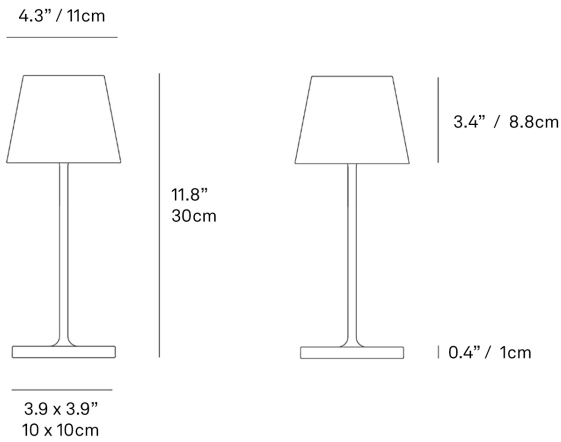

LD0320

	White	B3		Dark grey	N3
	Rust	R3		Sand	S3
	Silver color leaf	BFA		Gold color leaf	BFO
Not suitable for outdoor use			Not suitable for outdoor use		
	Glossy chrome	C3		Glossy gold	O3
Not suitable for outdoor use			Not suitable for outdoor use		
	Copper color leaf	RFR			
Not suitable for outdoor use