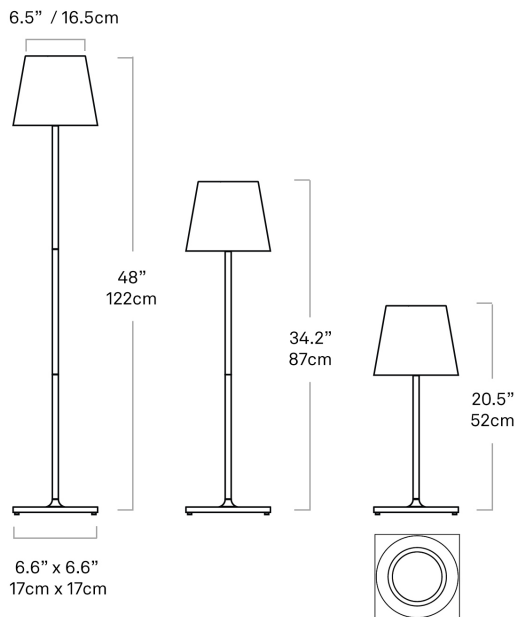

Poldina L floor

- Battery-powered portable LED floor lamp
- Timeless design provides direct illumination
- Floor lamp adjusts to 3 heights
- Suitable for indoor or outdoor use
- Die-cast painted aluminum body
- Prismatic polycarbonate diffuser
- Includes 3-rod kit for easy height adjustments - 20.4" / 34.2" / 48"
- Light lasts approx. 11 hours; charging time approx. 11 hours
- Touch control on/off and dimming
- Advanced electronic control monitors remaining battery life and maintains a constant lumen output
- Induction charging base and N. American plug included
- 479 -540 - 550 lumens, LED/CRI>80/120 volt/4.5W
- Selectable white 2700 / 3000K
- Multi-lamp charging accessories available separately
- IP54 rating protection

LED dimmable IP54

LD0390

	White	B3		Dark grey	N3
	Rust	R3			

Poldina L

Lighting specifications

source	LED
type	SMD
total power	4.5W
power LED	4.0W
color temperature	2700 / 3000K
lumen lamp	370 - 400 lm
lumen LED	455 - 480 lm
beam angle	100°
CRI	> 80
class	F
dimmer	TOUCH DIMMER
motion sensor	NO