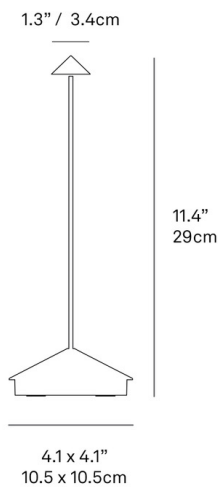

Pina table

- Battery-powered portable LED light
- Minimal, candle-inspired design provides direct illumination
- Suitable for indoor or outdoor use
- Die-cast painted aluminum body
- Prismatic polycarbonate diffuser
- Light lasts approx. 13+ hours; charging time approx. 6/7 hours
- One-Touch On/Off
- Full-range touch dimming
- Induction charging base and N. American plug included
- 185 lumens, 2700K LED/CRI>80/120 volt/2.2W
- Multi-lamp charging accessories available separately
- IP54 rating protection

LED dimmable IP54

LD0650

	White	B3		Black	D3
	Dark grey	N3		Rust	R3
	Sand	S3			

Pina

Lighting specifications

source	LED
type	SMD
total power	2.2W
power LED	2.0W
color temperature	2700 K
lumen lamp	185 lm
lumen LED	245 lm
beam angle	100°
CRI	> 80
class	E
dimmer	TOUCH DIMMER
motion sensor	NO