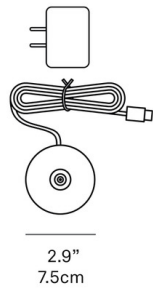

Pina table

- Battery-powered portable LED light
- Minimal, candle-inspired design provides direct illumination
- Suitable for indoor or outdoor use
- Die-cast painted aluminum body
- Prismatic polycarbonate diffuser
- Light lasts approx. 13+ hours; charging time approx. 6/7 hours
- One-Touch On/Off
- Full-range touch dimming
- Induction charging base and N. American plug included
- 185 lumens, 2700K LED/CRI>80/120 volt/2.2W
- Multi-lamp charging accessories available separately
- IP54 rating protection

LED dimmable IP54

LD0650

	White	B3		Black	D3
	Dark grey	N3		Rust	R3
	Sand	S3			

Pina

Lighting specifications

source	LED
type	SMD
total power	2.2W
power LED	2.0W
color temperature	2700 K
lumen lamp	185 lm
lumen LED	245 lm
beam angle	100°
CRI	> 80
class	E
dimmer	TOUCH DIMMER
motion sensor	NO