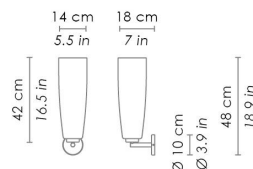

PERLE

WALL

Handcrafted mouth-blown glass in various colours, a combination of transparency and glass paste. Chromed - painted metal parts.

CODE COLOR

ZA-LPR0701	Clear	
ZA-LPR0706	Orange	
ZA-LPR0707	Blue	
ZA-LPR0709	Grey	
ZA-LPR0711	Red	
ZA-LPR0713	Apple Green	

DIMENSIONS AND HOLES

Dimensions \varnothing 14 - h 48 cm / \varnothing 5,5 - h 18,9 in

ILLUMINOTECHNICAL SPECIFICATIONS

Source E26
Total Watt 100 W

ELECTRICAL SPECIFICATIONS

Driver N/A
Voltage 120V
Frequency 50 - 60 HZ