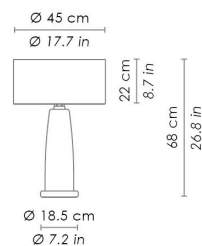

PERLE

TABLE

Design Federico de Majo 2015

Handcrafted mouth-blown glass in various colors, a combination of transparency and glass paste. Chromed - painted metal parts and white fabric lampshade.

DIMENSIONS AND HOLES

Dimensions $\varnothing$ 45 - h 68 cm / $\varnothing$ 17,7 - h 26,8 in

ILLUMINOTECHNICAL SPECIFICATIONS

Source	E12 + E26
Type	1 x E12 + 1 x E26
Total Watt	40-100 W

ELECTRICAL SPECIFICATIONS

Driver	N/A
Voltage	120V
Frequency	50 - 60 Hz