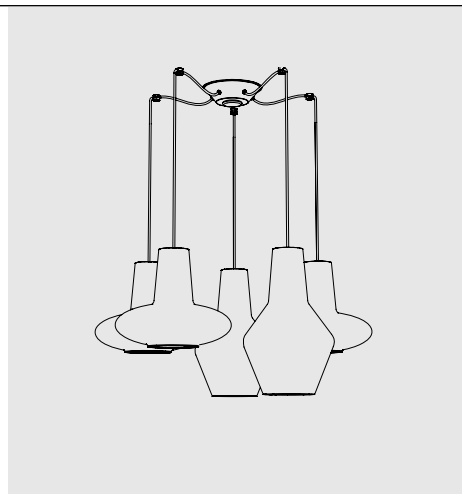

PERLE

SUSPENSION

Design Federico de Majo 2015

Handcrafted mouth-blown glass in various colours, a combination of transparency and glass paste. Chromed - painted metal parts. Customizable pendant system. Canopies are not included. Select a canopy from the following pages to create a single or multi light pendant.

ILLUMINOTECHNICAL SPECIFICATIONS

Source E26
Total Watt 75 W

ELECTRICAL SPECIFICATIONS

Driver N/A
Voltage 120V
Frequency 50-60 Hz

PENDANT SYSTEM CANOPIES

SUSPENSION

Use a Pendant System Canopy along with a Zafferano Lighting pendant to create single or multi-light pendants. Compatible with Sixties, Balloon, Bonnie & Clyde, Romeo & Giulietta, Perle, and Seventies pendants.

Luci disposte sullo stesso livello
Lights on the same level:
Ø max 17 cm - 6,7 in

Disponibile su richiesta con finitura calamina / Available on request with calamine finish

Rosone per sospensioni multiple (supporti di decentramento inclusi) Canopy for hanging multiple lamps (decentralisation supports included)

Rosone per sospensioni multiple (supporti di decentramento esclusi) Canopy for hanging multiple lamps (decentralisation supports not included)

Rosone per sospensione 1-12 luci
Canopy for hanging lamp 1-12 lights