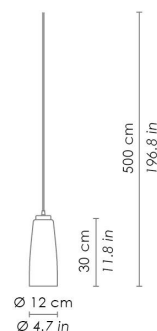

PERLE

SUSPENSION

Design Federico de Majo 2015

Handcrafted mouth-blown glass in various colours, a combination of transparency and glass paste. Chromed - painted metal parts. Customizable pendant system. Canopies are not included. Select a canopy from the following pages to create a single or multi light pendant.

CODE	COLOR	
ZA-LPR3601	Clear	
ZA-LPR3606	Orange	
ZA-LPR3607	Blue	
ZA-LPR3609	Grey	
ZA-LPR3611	Red	
ZA-LPR3613	Apple green	

DIMENSIONS AND HOLES

Dimensions $\varnothing$ 12 - h max 500 cm / $\varnothing$ 4,7 - h max 196,8 in

ILLUMINOTECHNICAL SPECIFICATIONS

Source E26
Total Watt 75 W

ELECTRICAL SPECIFICATIONS

Driver N/A
Voltage 120V
Frequency 50-60 Hz