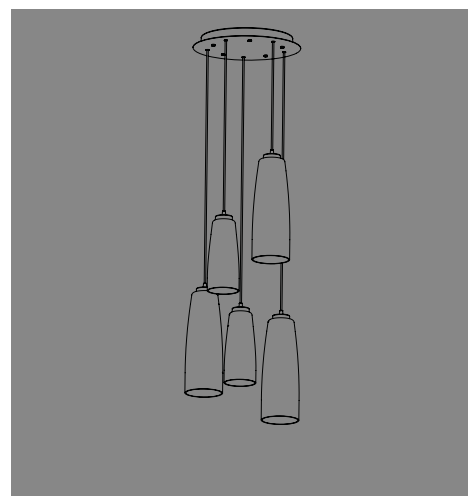

PERLE

SUSPENSION

Design Federico de Majo 2015

Handcrafted mouth-blown glass in various colours, a combination of transparency and glass paste. Chromed - painted metal parts. Customizable pendant system. Canopies are not included. Select a canopy from the following pages to create a single or multi light pendant.

34
13,4" 
4,6
1,8"

Rosone per sospensione 3 luci
Canopy for hanging lamp 3 lights

ZA-LGR0063 grigio / grey
ZA-LGR0073 bianco / white

Luci disposte sullo stesso livello
Lights on the same level:
Ø max 25 cm - 9,8 in

Disponibile su richiesta con finitura calamina / Available on request with calamine finish

34
13,4" 
4,6
1,8"

Rosone per sospensione 5 luci
Canopy for hanging lamp 5 lights

ZA-LGR0065 grigio / grey
ZA-LGR0075 bianco / white

Luci disposte sullo stesso livello
Lights on the same level:
Ø max 17 cm - 6,7 in

Disponibile su richiesta con finitura calamina / Available on request with calamine finish

Rosone per sospensioni multiple (supporti di decentramento inclusi) Canopy for hanging multiple lamps (decentralisation supports included)