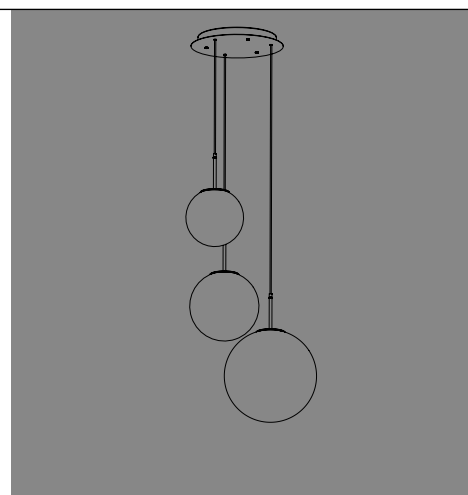

## PERLE

SUSPENSION

Design Federico de Majo 2015

Handcrafted mouth-blown glass in various colors, a combination of transparency and glass paste. Chromed - painted metal parts. Customizable pendant system. Canopies are not included. Select a canopy from the following pages to create a single or multi light pendant.

#### Rosone tondo per sospensioni multiple / Round canopy for hanging multiple lamps

34  
13,4"   
4,6  
1,8"

**Rosone per sospensione 3 luci**  
**Canopy for hanging lamp 3 lights**

**ZA-LGR0063** grigio / grey  
**ZA-LGR0073** bianco / white

Luci disposte sullo stesso livello  
Lights on the same level:  
Ø max 25 cm - 9,8 in

40  
15,7" 

Disponibile su richiesta con finitura calamina / Available on request with calamine finish

34  
13,4"   
4,6  
1,8"

**Rosone per sospensione 5 luci**  
**Canopy for hanging lamp 5 lights**

**ZA-LGR0065** grigio / grey  
**ZA-LGR0075** bianco / white

Luci disposte sullo stesso livello  
Lights on the same level:  
Ø max 17 cm - 6,7 in