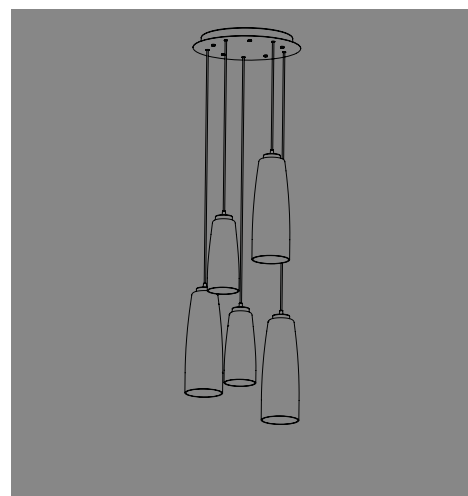

34
13,4"
4,6
1,8"

Rosone per sospensione 5 luci
Canopy for hanging lamp 5 lights

ZA-LGR0065 grigio / grey
ZA-LGR0075 bianco / white

Luci disposte sullo stesso livello
Lights on the same level:
Ø max 17 cm - 6,7 in

40
15,7"

Disponibile su richiesta con finitura calamina / Available on request with calamine finish