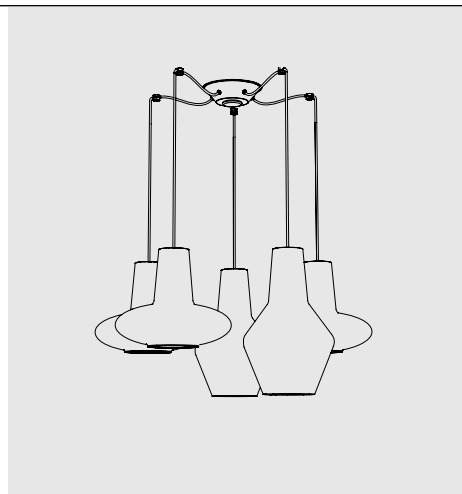

Rosone per sospensioni multiple (supporti di decentramento inclusi) Canopy for hanging multiple lamps (decentralisation supports included)

Esempio d' installazione / Example of installation

ZA-LGR0004 grigio / grey
ZA-LGR0014 bianco / white
ZA-LRB0002 ottone brunito
spazzolato/brushed burnished brass
2 luci + 2 supporti
2 lights + 2 supports

ZA-LGR0005 grigio / grey
ZA-LGR0015 bianco / white
ZA-LRB0005 ottone brunito
spazzolato/brushed burnished brass
5 luci + 5 supporti
5 lights + 5 supports

ZA-LGR0003 grigio / grey
ZA-LGR0013 bianco / white
ZA-LRB0003 ottone brunito
spazzolato/brushed burnished brass
3 luci + 3 supporti
3 lights + 3 supports

ZA-LGR0008 grigio / grey
ZA-LGR0018 bianco / white
ZA-LRB0008 ottone brunito
spazzolato/brushed burnished brass
8 luci + 8 supporti
8 lights + 8 supports

(n) Supporti per decentramento cavi inclusi.
Supports for cable decentralisation included.