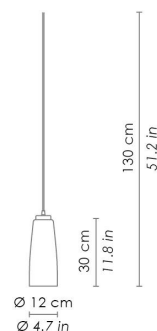

PERLE

SUSPENSION

Design Federico de Majo 2015

Handcrafted mouth-blown glass in various colors, a combination of transparency and glass paste. Chromed - painted metal parts. Customizable pendant system. Canopies are not included. Select a canopy from the following pages to create a single or multi light pendant.

CODE COLOR

ZA-LPR0601	Clear	
ZA-LPR0606	Orange	
ZA-LPR0607	Blue	
ZA-LPR0609	Grey	
ZA-LPR0611	Red	
ZA-LPR0613	Apple green	

DIMENSIONS AND HOLES

Dimensions $\varnothing$ 12 - h max 130 cm / $\varnothing$ 4,7 - h max 51,2 in

ILLUMINOTECHNICAL SPECIFICATIONS

Source E26
Total Watt 75 W HS

ELECTRICAL SPECIFICATIONS

Driver N/A
Voltage 120V
Frequency 50-60 Hz