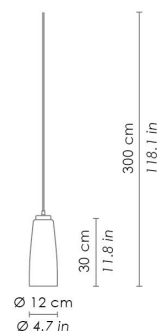

PERLE

SUSPENSION

Design Federico de Majo 2015

Handcrafted mouth-blown glass in various colours, a combination of transparency and glass paste. Chromed - painted metal parts. Customizable pendant system. Canopies are not included. Select a canopy from the following pages to create a single or multi light pendant.

CODE	COLOR	
ZA-LPR2601	Clear	
ZA-LPR2606	Orange	
ZA-LPR2607	Blue	
ZA-LPR2609	Grey	
ZA-LPR2611	Red	
ZA-LPR2613	Apple green	

DIMENSIONS AND HOLES

Dimensions $\varnothing$ 12 - h max 300 cm / $\varnothing$ 4,7 - h max 118,1 in

ILLUMINOTECHNICAL SPECIFICATIONS

Source E26
Total Watt 75 W

ELECTRICAL SPECIFICATIONS

Driver N/A
Voltage 120V
Frequency 50-60 Hz