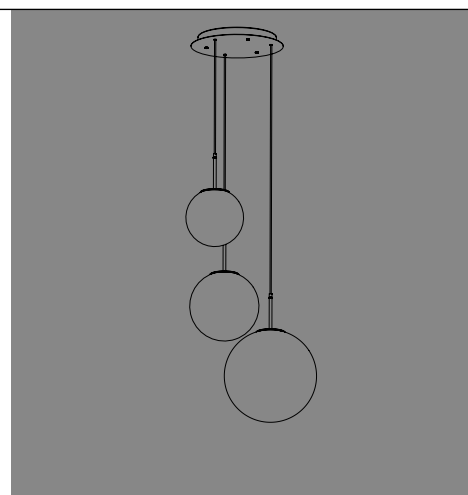

## PERLE

SUSPENSION

Design Federico de Majo 2015

Handcrafted mouth-blown glass in various colours, a combination of transparency and glass paste. Chromed - painted metal parts. Customizable pendant system. Canopies are not included. Select a canopy from the following pages to create a single or multi light pendant.

#### Rosone singolo / Single canopy

5,8  
2,3"  **ZA-LGR0001** grigio / grey  
**ZA-LGR0002** bianco / white

8,3  
3,3" 

\* 7  
2,7"  **ZA-LGR0011** grigio / grey  
**ZA-LGR0012** bianco / white  
1,8  
0,7"   
10  
3,9"   
Incasso su cartongesso /  
Recessed canopy on plasterboard  
\*foro installazione / installation hole

#### Rosone tondo per sospensioni multiple / Round canopy for hanging multiple lamps

4,6  
1,8" 

**Rosone per sospensione 3 luci**  
**Canopy for hanging lamp 3 lights**

**ZA-LGR0063** grigio / grey  
**ZA-LGR0073** bianco / white

Luci disposte sullo stesso livello  
Lights on the same level:  
Ø max 25 cm - 9,8 in

40  
15,7" 

Disponibile su richiesta con finitura calamina / Available on request with calamine finish

4,6  
1,8" 

**Rosone per sospensione 5 luci**  
**Canopy for hanging lamp 5 lights**