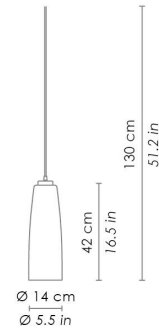

PERLE

SUSPENSION

Design Federico de Majo 2015

Handcrafted mouth-blown glass in various colours, a combination of transparency and glass paste. Chromed - painted metal parts. Customizable pendant system. Canopies are not included. Select a canopy from the following pages to create a single or multi light pendant.

CODE	COLOR	
ZA-LPR0701	Clear	
ZA-LPR0706	Orange	
ZA-LPR0707	Blue	
ZA-LPR0709	Grey	
ZA-LPR0711	Red	
ZA-LPR0713	Apple green	

DIMENSIONS AND HOLES

Dimensions $\varnothing$ 14 - h max 130 cm / $\varnothing$ 5,5 - h max 51,2 in

ILLUMINOTECHNICAL SPECIFICATIONS

Source E26
Total Watt 75 W HS

ELECTRICAL SPECIFICATIONS

Driver N/A
Voltage 120V
Frequency 50-60 Hz