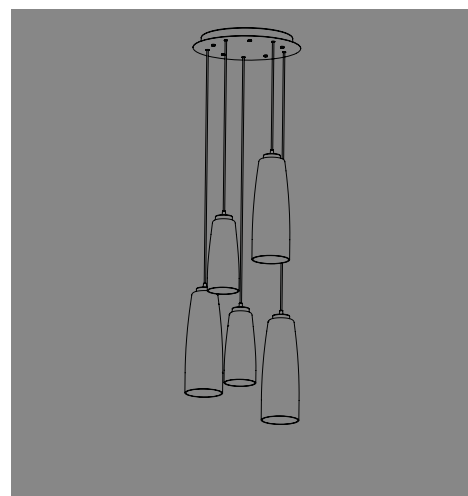

## PERLE

SUSPENSION

Design Federico de Majo 2015

Handcrafted mouth-blown glass in various colours, a combination of transparency and glass paste. Chromed - painted metal parts. Customizable pendant system. Canopies are not included. Select a canopy from the following pages to create a single or multi light pendant.

#### Rosone tondo per sospensioni multiple / Round canopy for hanging multiple lamps

4,6  
1,8" 

**Rosone per sospensione 3 luci**  
**Canopy for hanging lamp 3 lights**

**ZA-LGR0063** grigio / grey  
**ZA-LGR0073** bianco / white

Luci disposte sullo stesso livello  
Lights on the same level:  
Ø max 25 cm - 9,8 in

40  
15,7" 

Disponibile su richiesta con finitura calamina / Available on request with calamine finish

4,6  
1,8" 

**Rosone per sospensione 5 luci**  
**Canopy for hanging lamp 5 lights**

**ZA-LGR0065** grigio / grey  
**ZA-LGR0075** bianco / white

Luci disposte sullo stesso livello  
Lights on the same level:  
Ø max 17 cm - 6,7 in

40  
15,7" 

Disponibile su richiesta con finitura calamina / Available on request with calamine finish