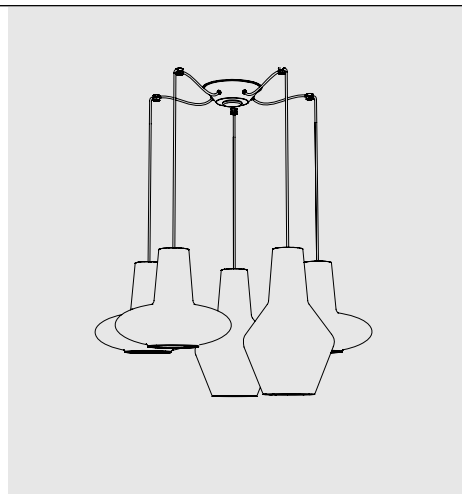

Rosone per sospensioni multiple (supporti di decentramento inclusi) Canopy for hanging multiple lamps (decentralisation supports included)

Esempio d'installazione / Example of installation

ZA-LGR0004 grigio / grey
ZA-LGR0014 bianco / white
ZA-LRB0002 ottone brunito
spazzolato/brushed burnished brass
2 luci + 2 supporti
2 lights + 2 supports

ZA-LGR0005 grigio / grey
ZA-LGR0015 bianco / white
ZA-LRB0005 ottone brunito
spazzolato/brushed burnished brass
5 luci + 5 supporti
5 lights + 5 supports

ZA-LGR0003 grigio / grey
ZA-LGR0013 bianco / white
ZA-LRB0003 ottone brunito
spazzolato/brushed burnished brass
3 luci + 3 supporti
3 lights + 3 supports

ZA-LGR0008 grigio / grey
ZA-LGR0018 bianco / white
ZA-LRB0008 ottone brunito
spazzolato/brushed burnished brass
8 luci + 8 supporti
8 lights + 8 supports

(n)

Supporti per decentramento cavi inclusi.
Supports for cable decentralisation included.