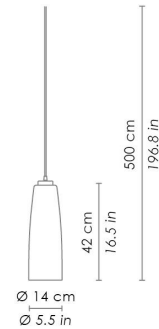

PERLE

SUSPENSION

Design Federico de Majo 2015

Handcrafted mouth-blown glass in various colours, a combination of transparency and glass paste. Chromed - painted metal parts. Customizable pendant system. Canopies are not included. Select a canopy from the following pages to create a single or multi light pendant.

CODE	COLOR	
ZA-LPR3701	Clear	
ZA-LPR3706	Orange	
ZA-LPR3707	Blue	
ZA-LPR3709	Grey	
ZA-LPR3711	Red	
ZA-LPR3713	Apple green	

DIMENSIONS AND HOLES

Dimensions $\varnothing$ 14 - h max 500 cm / $\varnothing$ 5,5 - h max 196,8 in

ILLUMINOTECHNICAL SPECIFICATIONS

Source E26
Total Watt 75 W

ELECTRICAL SPECIFICATIONS

Driver N/A
Voltage 120 V
Frequency 50-60 Hz