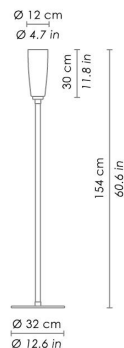

PERLE

FLOOR

Design Federico de Majo 2015

Handcrafted mouth-blown glass in various colors, a combination of transparency and glass paste. Chromed - painted metal parts and glass stem.

DIMENSIONS AND HOLES

Dimensions $\varnothing$ 12 - h 154 cm / $\varnothing$ 4,7 - h 60,6 in

ILLUMINOTECHNICAL SPECIFICATIONS

Source E26
Total Watt 100 W

ELECTRICAL SPECIFICATIONS

Driver N/A
Voltage 120V
Frequency 50 - 60 Hz