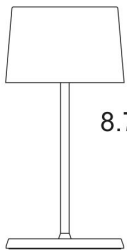

# Olivia mini table

- Battery-powered portable LED light
- Elegant contemporary design in a mini size provides direct illumination
- Suitable for indoor or outdoor use
- Die-cast painted aluminum body is offered in a choice of seven colors
- Prismatic polycarbonate diffuser
- Light lasts approx. 9 hours; charging time approx. 6 hours
- Induction charging base and N. American plug included
- Full-range touch-dimming with memory of the most recent setting
- 3 color temperature settings: 2200K / 2700K / 3000K
- IP65 rating protection
- Multi-lamp charging accessories are available separately

LED dimmable IP65

4.3" / 11cm

8.7" / 22cm

4.3" / 11cm

2.6" / 6.8cm

0.3" / 0.9cm