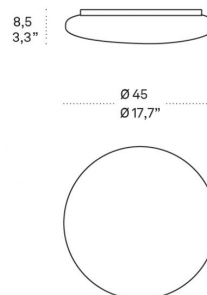

MENTOS

WALL

Wall-ceiling lamps with diffuser in mouth-blown, satin-finish opal triplex glass; matt white painted metal frame. The Mentos collection features a special magnet fixing system for the glass component: this system simplifies and speeds up the installation and is highly practical when standard maintenance is required. The product is suitable for indoor use only.

CODE COLOR

ZA-LD110353

White

DIMENSIONS AND HOLES

Dimensions $\varnothing$ 45 cm / $\varnothing$ 17,7 in

ILLUMINOTECHNICAL SPECIFICATIONS

Source	LED
Power LED	27,5 W
Total Watt	29 W
Lumen LED board	3450 lm
Lumen lamp	2070 lm
Beam angle	130°
Colour temperature	3000 K
CRI	>90
Dimmer	TRIAC
Lamp life	minimum 2 years guaranteed

ILLUMINOTECHNICAL SPECIFICATIONS

Driver	included
Voltage	120 V
Frequency	50/60 Hz