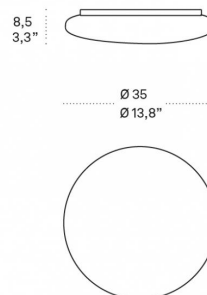

MENTOS

WALL

Wall-ceiling lamps with diffuser in mouth-blown, satin-finish opal triplex glass; matt white painted metal frame. The Mentos collection features a special magnet fixing system for the glass component: this system simplifies and speeds up the installation and is highly practical when standard maintenance is required. The product is suitable for indoor use only.

CODE	COLOR
ZA-LD110234B	White

DIMENSIONS AND HOLES

Dimensions $\varnothing$ 35 cm / $\varnothing$ 13,8 in

ILLUMINOTECHNICAL SPECIFICATIONS

Source	LED
Power LED	17 W
Total Watt	18,5 W
Lumen LED board	2200 lm
Lumen lamp	1510 lm
Beam angle	130°
Colour temperature	3000 K
CRI	>90
Dimmer	TRIAC
Lamp life	minimum 2 years guaranteed

ILLUMINOTECHNICAL SPECIFICATIONS

Driver	included
Voltage	120 V
Frequency	50/60 Hz