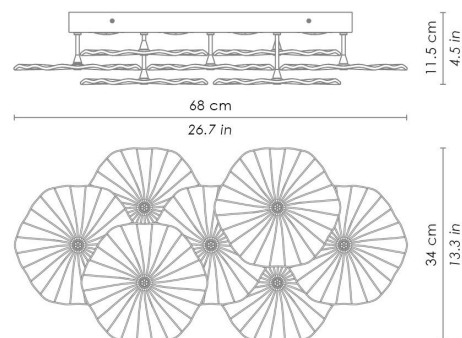

## MARIPOSA

WALL

LED

Handcrafted plate glass in various colors. Grey painted metal parts with chromed details. Customizable product. Mariposa 4 Light includes 4 clear panels and 3 colored glass panels.

Dimmable version

### DIMENSIONS AND HOLES

Dimensions 34 x 68 -h 11,5 / 13,3 x 26,7 - h 4,5 in

### ILLUMINOTECHNICAL SPECIFICATIONS

Source	LED
Power LED	4 x 5 W
Lumen LED board	4 x 400 lm
Colour temperature	3000 K
CRI	>80
Lamp life	minimum 3 years guaranteed