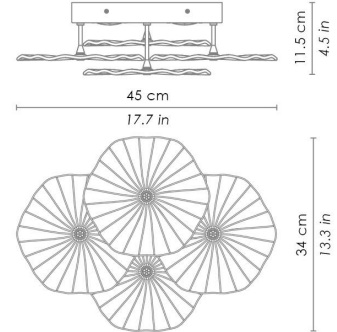

## MARIPOSA

WALL

LED

Handcrafted plate glass in various colors. Grey painted metal parts with chromed details. Includes 2 clear and 2 selected color glass panels. Customizable versions are available.

Dimmable version

### DIMENSIONS AND HOLES

Dimensions 34 x 45 -h 11,5 / 13,3 x 17,7 - h 4,5 in

### ILLUMINOTECHNICAL SPECIFICATIONS

Source	LED
Power LED	2 x 5 W
Lumen LED board	2 x 400 lm
Colour temperature	3000 K
CRI	>80
Lamp life	minimum 3 years guaranteed