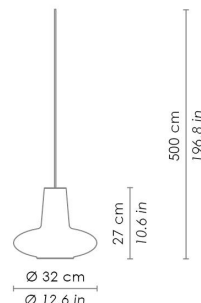

ROMEO e GIULIETTA

SUSPENSION

Handcrafted mouth-blown glass with “balloton” relief finish in two shapes and in various colours. Grey or white painted metal parts. Grey fabric cables. Customizable pendant system. Canopies are not included. Select a canopy from the following pages to create a single or multi light pendant.

CODE COLOR

ZA-LGL2101	Clear	
ZA-LGL2104	Amber	
ZA-LGL2105	Amethyst	
ZA-LGL2109	Grey	
ZA-LGL2120	Light blue	
ZA-LGL2121	Silver	
ZA-LGL2122	Antique gold	
ZA-LGL2123	Bronze	
ZA-LGL2124	Pink gold	

DIMENSIONS AND HOLES

Dimensions $\varnothing$ 32 - h max 500 cm / $\varnothing$ 12,6 - h max 196,8 in

ILLUMINOTECHNICAL SPECIFICATIONS

Source	E26
Total Watt	75 W

ELECTRICAL SPECIFICATIONS

Driver	N/A
Voltage	120V
Frequency	50 - 60 HZ