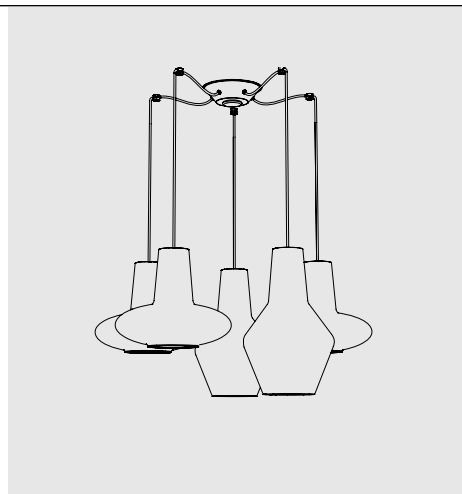

ROMEO e GIULIETTA

SUSPENSION

Handcrafted mouth-blown glass with “balloton” relief finish in two shapes and in various colours. Grey or white painted metal parts. Grey fabric cables. Customizable pendant system. Canopies are not included. Select a canopy from the following pages to create a single or multi light pendant.

4,6
1,8"  34
13,4"

Rosone per sospensione 3 luci
Canopy for hanging lamp 3 lights

ZA-LGR0063 grigio / grey
ZA-LGR0073 bianco / white

Luci disposte sullo stesso livello
Lights on the same level:
Ø max 25 cm - 9,8 in

Luci disposte sullo stesso livello
Lights on the same level:
Ø max 17 cm - 6,7 in

40
15,7" 

Disponibile su richiesta con finitura calamina / Available on request with calamine finish

Rosone per sospensioni multiple (supporti di decentramento inclusi) Canopy for hanging multiple lamps (decentralisation supports included)

Rosone per sospensioni multiple (supporti di decentramento esclusi) Canopy for hanging multiple lamps (decentralisation supports not included)

Rosone per sospensione 1-12 luci
Canopy for hanging lamp 1-12 lights