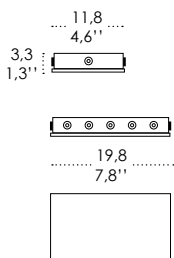

Rosone per sospensioni multiple (supporti di decentramento esclusi) Canopy for hanging multiple lamps (decentralisation supports not included)

Rosone per sospensione 1-12 luci
Canopy for hanging lamp 1-12 lights

ZA-LGR0411 grigio / grey
ZA-LGR0401 bianco / white

Supporto singolo per decentramento cavo.
Single support for cable decentralisation.

ZA-LGR0100 grigio / grey
ZA-LGR0200 bianco / white
ZA-LGR0300 ottone brunito spazzolato
brushed burnished brass

1,5
0,6"