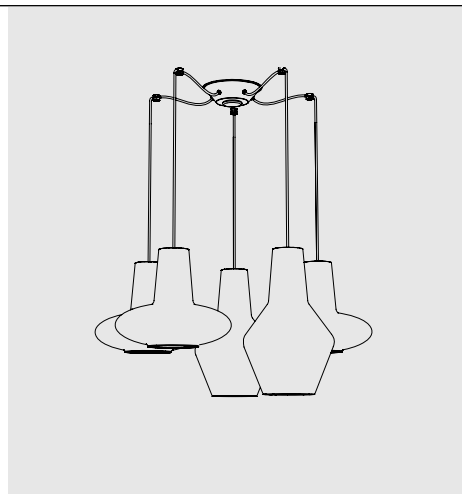

ROMEO e GIULIETTA

SUSPENSION

Handcrafted mouth-blown glass with “balloton” relief finish in two shapes and in various colours. Grey or white painted metal parts. Grey fabric cables. Customizable pendant system. Canopies are not included. Select a canopy from the following pages to create a single or multi light pendant.

Luci disposte sullo stesso livello
Lights on the same level:
Ø max 17 cm - 6,7 in

Disponibile su richiesta con finitura calamina / Available on request with calamine finish

Rosone per sospensioni multiple (supporti di decentramento inclusi) Canopy for hanging multiple lamps (decentralisation supports included)

ZA-LGR0005 grigio / grey
ZA-LGR0015 bianco / white
ZA-LRB0005 ottone brunito
spazzolato/brushed burnished brass
5 luci + 5 supporti
5 lights + 5 supports

ZA-LGR0003 grigio / grey
ZA-LGR0013 bianco / white
ZA-LRB0003 ottone brunito
spazzolato/brushed burnished brass
3 luci + 3 supporti
3 lights + 3 supports

Rosone per sospensioni multiple (supporti di decentramento esclusi) Canopy for hanging multiple lamps (decentralisation supports not included)

Rosone per sospensione 1-12 luci
Canopy for hanging lamp 1-12 lights