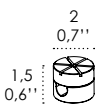

Rosone per sospensione 1-12 luci
Canopy for hanging lamp 1-12 lights

ZA-LGR0411 grigio / grey
ZA-LGR0401 bianco / white

Supporto singolo per decentramento cavo.
Single support for cable decentralisation.

ZA-LGR0100 grigio / grey
ZA-LGR0200 bianco / white
ZA-LGR0300 ottone brunito spazzolato
brushed burnished brass

1,5
0,6"