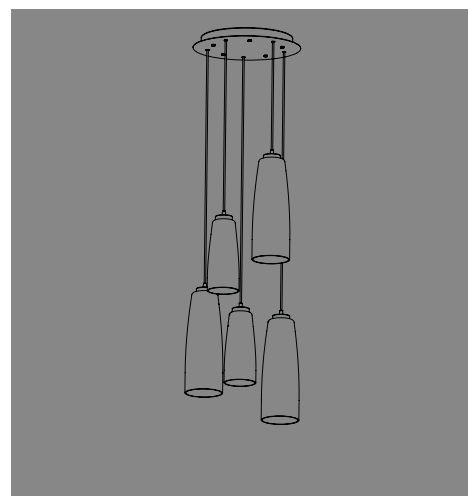

ROMEO e GIULIETTA

SUSPENSION

Handcrafted mouth-blown glass with “balloton” relief finish in two shapes and in various colours. Grey or white painted metal parts. Grey fabric cables. Customizable pendant system. Canopies are not included. Select a canopy from the following pages to create a single or multi light pendant.

34
13,4" 
4,6
1,8"

Rosone per sospensione 3 luci
Canopy for hanging lamp 3 lights

ZA-LGR0063 grigio / grey
ZA-LGR0073 bianco / white

Luci disposte sullo stesso livello
Lights on the same level:
Ø max 25 cm - 9,8 in

Disponibile su richiesta con finitura calamina / Available on request with calamine finish

34
13,4" 
4,6
1,8"

Rosone per sospensione 5 luci
Canopy for hanging lamp 5 lights

ZA-LGR0065 grigio / grey
ZA-LGR0075 bianco / white

Luci disposte sullo stesso livello
Lights on the same level:
Ø max 17 cm - 6,7 in

Disponibile su richiesta con finitura calamina / Available on request with calamine finish

Rosone per sospensioni multiple (supporti di decentramento inclusi) Canopy for hanging multiple lamps (decentralisation supports included)