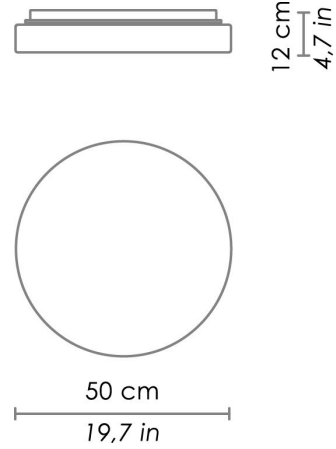

## DRUM METAL

WALL

Wall-ceiling lamps with diffuser in mouth-blown, satin-finish opal triplex glass; chlorine-resistant, anti-UV, neutral translucent polycarbonate frame, with chrome or matt white painted metal parts. Twist-lock coupling system for the glass component. The product is suitable for indoor use only. Drum Metal is IP44.

### DIMENSIONS AND HOLES

Dimensions

Ø 50 cm / Ø 19.7 in

### ILLUMINOTECHNICAL SPECIFICATIONS

Source

E26

Total Watt

2 x 60W max