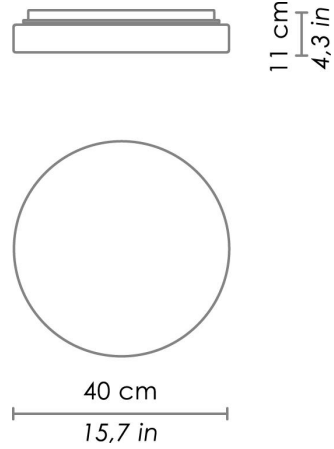

DRUM METAL

WALL

Wall-ceiling lamps with diffuser in mouth-blown, satin-finish opal triplex glass; chlorine-resistant, anti-UV, neutral translucent polycarbonate frame, with chrome or matt white painted metal parts. Twist-lock coupling system for the glass component. The product is suitable for indoor use only. Drum Metal is IP44.

CODE	COLOR
ZA-LL8731B	White
ZA-LL8731C	Chrome

DIMENSIONS AND HOLES

Dimensions

Ø 40 cm / Ø 15.7 in

ILLUMINOTECHNICAL SPECIFICATIONS

Source

E26

Total Watt