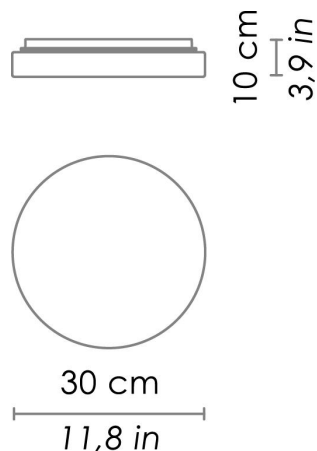

## DRUM METAL

WALL

Wall-ceiling lamps with diffuser in mouth-blown, satin-finish opal triplex glass; chlorine-resistant, anti-UV, neutral translucent polycarbonate frame, with chrome or matt white painted metal parts. Twist-lock coupling system for the glass component. The product is suitable for indoor use only. Drum Metal is IP44.

### DIMENSIONS AND HOLES

Dimensions

Ø 30 cm / Ø 11,8 in

### ILLUMINOTECHNICAL SPECIFICATIONS

Source

E26

Total Watt

1 x 75W max