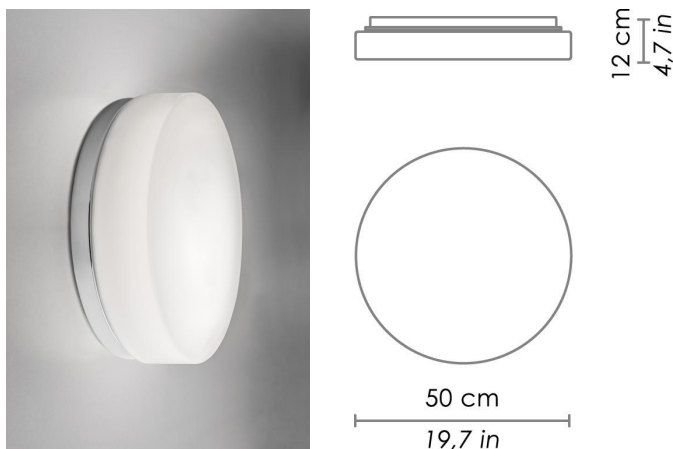

## DRUM METAL

WALL

Wall-ceiling lamps with diffuser in mouth-blown, satin-finish opal triplex glass; chlorine-resistant, anti-UV, neutral translucent polycarbonate frame, with chrome or matt white painted metal parts. Twist-lock coupling system for the glass component. The product is suitable for indoor use only. Drum Metal is IP44

### CODE COLOR

ZA-LD876113B3 White

ZA-LD876113C3 Chrome

### DIMENSIONS AND HOLES

Dimensions  $\varnothing$  50 cm /  $\varnothing$  19,7 in

### ILLUMINOTECHNICAL SPECIFICATIONS

Source	LED
Power LED	27,5 W
Total Watt	29 W
Lumen LED board	3450 lm
Lumen lamp	2070 lm
Beam angle	130°
Colour temperature	3000 K
CRI	>90
Dimmer	TRIAC
Lamp life	minimum 2 years guaranteed