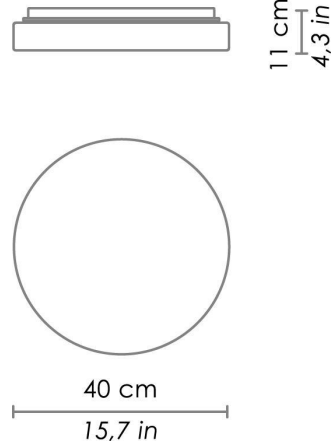

DRUM METAL

WALL

Wall-ceiling lamps with diffuser in mouth-blown, satin-finish opal triplex glass; chlorine-resistant, anti-UV, neutral translucent polycarbonate frame, with chrome or matt white painted metal parts. Twist-lock coupling system for the glass component. The product is suitable for indoor use only. Drum Metal is IP44

CODE COLOR

LD873113B3

White

LD873113C3

Chrome

DIMENSIONS AND HOLES

Dimensions

Ø 40 cm / Ø 15,7 in

ILLUMINOTECHNICAL SPECIFICATIONS

Source	LED
Type	SMD
Power LED	17 W
Total Watt	18,5 W
Lumen LED board	2200 lm
Lumen lamp	1510 lm
Beam angle	130°
Colour temperature	3000 K
CRI	>90
Dimmer	TRIAC
Lamp life	minimum 2 years guaranteed