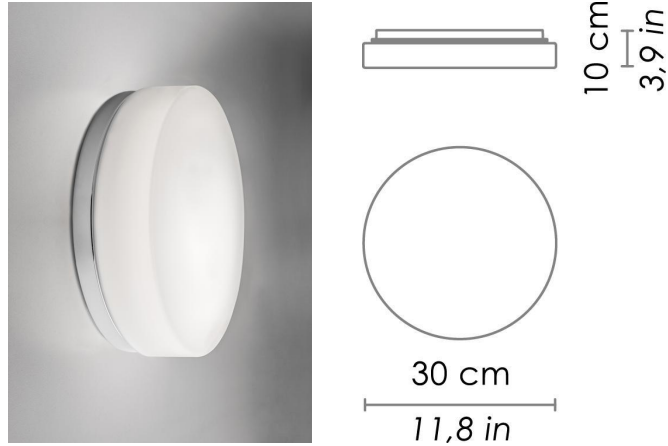

## DRUM METAL

WALL

Wall-ceiling lamps with diffuser in mouth-blown, satin-finish opal triplex glass; chlorine-resistant, anti-UV, neutral translucent polycarbonate frame, with chrome or matt white painted metal parts. Twist-lock coupling system for the glass component. The product is suitable for indoor use only. Drum Metal is IP44.

### CODE COLOR

ZA-LD870113B3 White

ZA-LD870113C3 Chrome

### DIMENSIONS AND HOLES

Dimensions  $\varnothing$  30 cm /  $\varnothing$  11,8 in

### ILLUMINOTECHNICAL SPECIFICATIONS

Source	LED
Power LED	10,5 W
Total Watt	12,5 W
Lumen LED board	1350 lm
Lumen lamp	1110 lm
Beam angle	130°
Colour temperature	3000 K
CRI	>90
Dimmer	TRIAC
Lamp life	minimum 2 years guaranteed