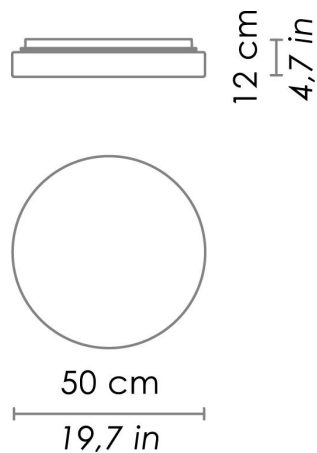

DRUM

WALL

Wall-ceiling lamps with diffuser in mouth-blown, satin-finish opal triplex glass; chlorine-resistant, anti-UV, neutral translucent polycarbonate frame. Twist-lock coupling system for the glass component. The product is suitable for indoor use only. The Drum collection is IP44.

CODE	COLOR
ZA-LL8761NE	Transparent ○

DIMENSIONS AND HOLES	
Dimensions	Ø 50 cm / Ø 19,7 in

ILLUMINOTECHNICAL SPECIFICATIONS	
Source	E26
Type	Bulb E26
Total Watt	2 x 60W max

ILLUMINOTECHNICAL SPECIFICATIONS	
Driver	N/A
Voltage	120 V
Frequency	50/60 Hz