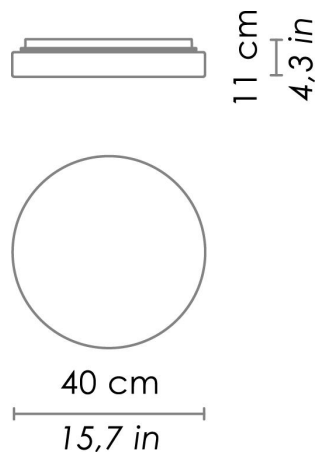

## DRUM

WALL

Wall-ceiling lamps with diffuser in mouth-blown, satin-finish opal triplex glass; chlorine-resistant, anti-UV, neutral translucent polycarbonate frame. Twist-lock coupling system for the glass component. The product is suitable for indoor use only. The Drum collection is IP44.

CODE	COLOR
ZA-LL8731NE	Transparent <span style="color: #ccc;">○</span>

DIMENSIONS AND HOLES	
Dimensions	Ø 40 cm / Ø 15,7 in

ILLUMINOTECHNICAL SPECIFICATIONS	
Source	E26
Type	Bulb E26
Total Watt	2 x 60W Max