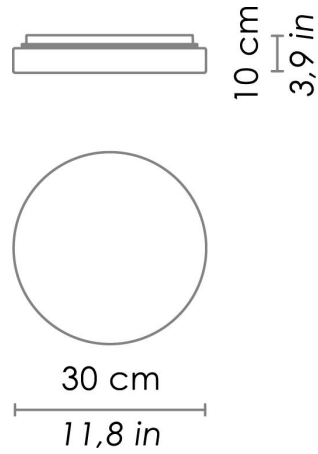

DRUM

WALL

Wall-ceiling lamps with diffuser in mouth-blown, satin-finish opal triplex glass; chlorine-resistant, anti-UV, neutral translucent polycarbonate frame. Twist-lock coupling system for the glass component. The product is suitable for indoor use only. The Drum collection is IP44.

CODE	COLOR
ZA-LL8701NE	Transparent

DIMENSIONS AND HOLES	
Dimensions	Ø 30 cm / Ø 11,8 in

ILLUMINOTECHNICAL SPECIFICATIONS	
Source	E26
Type	Bulb E26
Total Watt	1 x 75W max

ILLUMINOTECHNICAL SPECIFICATIONS	
Driver	N/A
Voltage	120 V
Frequency	50/60 Hz