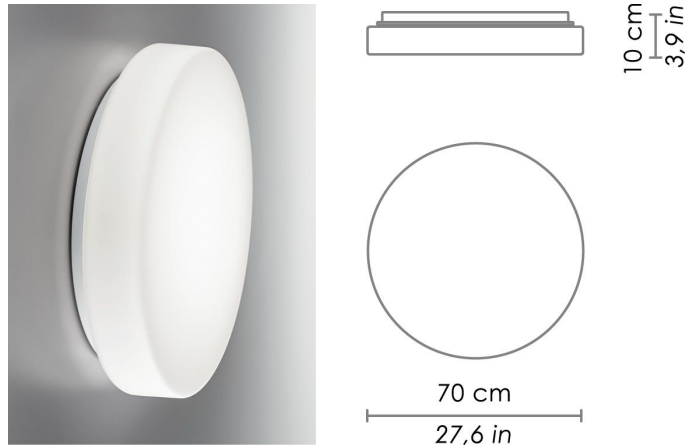

DRUM BAYONET

WALL

Wall-ceiling lamps with diffuser in mouth-blown, satin-finish opal triplex glass, and white painted metal frame. Twist-lock system for the glass component. The product is suitable for indoor use only.

CODE COLOR

ZA-LL8913

White

DIMENSIONS AND HOLES

Dimensions

Ø 70 cm / Ø 27,6 in

ILLUMINOTECHNICAL SPECIFICATIONS

Source