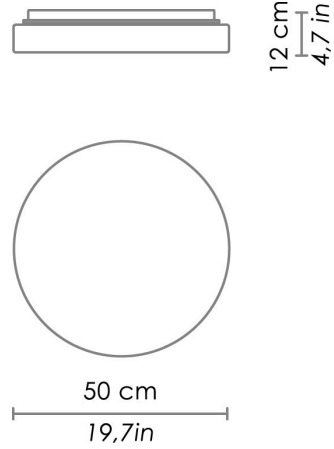

DRUM BAYONET

WALL

Wall-ceiling lamps with diffuser in mouth-blown, satin-finish opal triplex glass, and white painted metal frame. Twist-lock system for the glass component. The product is suitable for indoor use only.

CODE	COLOR
ZA-LL8912	White

DIMENSIONS AND HOLES	
Dimensions	Ø 50 cm / Ø 19,7 in

ILLUMINOTECHNICAL SPECIFICATIONS	
Source	E26
Total Watt	2 x 60W max

ILLUMINOTECHNICAL SPECIFICATIONS	
Driver	N/A
Voltage	120V
Frequency	50/60 Hz