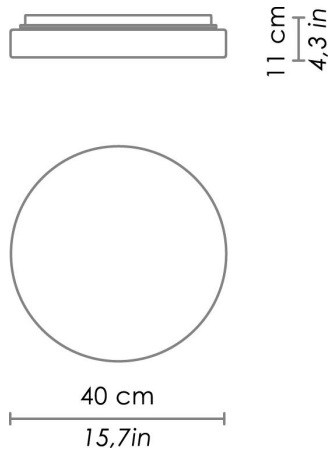

DRUM BAYONET

WALL

Wall-ceiling lamps with diffuser in mouth-blown, satin-finish opal triplex glass, and white painted metal frame. Twist-lock system for the glass component. The product is suitable for indoor use only.

CODE COLOR

ZA-LL8911

White

DIMENSIONS AND HOLES

Dimensions

Ø 40 cm / Ø 15,7 in

ILLUMINOTECHNICAL SPECIFICATIONS

Source	E26
Type	Bulb E26
Total Watt	2 x 60W max