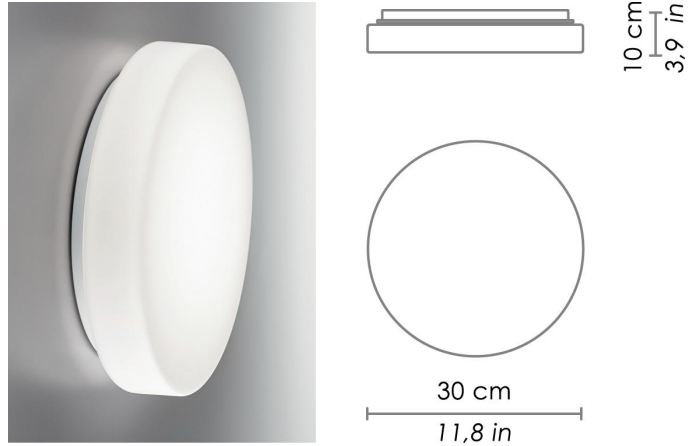

## DRUM BAYONET

WALL

Wall-ceiling lamps with diffuser in mouth-blown, satin-finish opal triplex glass, and white painted metal frame. Twist-lock system for the glass component. The product is suitable for indoor use only.

### CODE COLOR

ZA-LL8910-

White

### DIMENSIONS AND HOLES

Dimensions  $\varnothing$  30 cm /  $\varnothing$  11,8 in