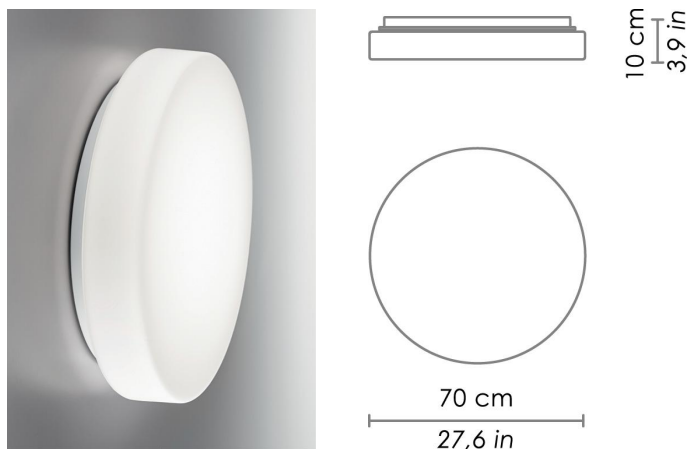

DRUM BAYONET

WALL

Wall-ceiling lamps with diffuser in mouth-blown, satin-finish opal triplex glass, and white painted metal frame. Twist-lock system for the glass component. The product is suitable for indoor use only.

CODE	COLOR
ZA-LD891303-	White

DIMENSIONS AND HOLES

Dimensions	Ø 70 cm / Ø 27,6 in
------------	---------------------

ILLUMINOTECHNICAL SPECIFICATIONS

Source	LED
Power LED	67 W
Total Watt	70 W
Lumen LED board	7200 lm
Lumen lamp	5060 lm
Beam angle	120°
Colour temperature	3000 K
CRI	>80
Lamp life	minimum 2 years guaranteed
Dimmer	TRIAC