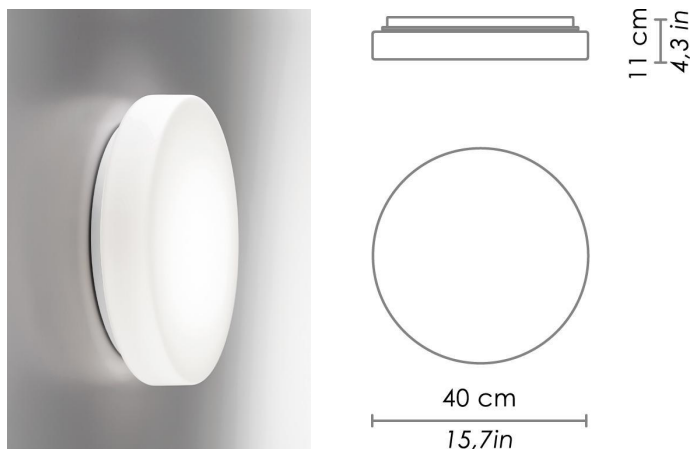

DRUM BAYONET

WALL

Wall-ceiling lamps with diffuser in mouth-blown, satin-finish opal triplex glass, and white painted metal frame. Twist-lock system for the glass component. The product is suitable for indoor use only.

CODE COLOR

ZA-LD891113- White

DIMENSIONS AND HOLES

Dimensions \varnothing 40 cm / \varnothing 15,7 in

ILLUMINOTECHNICAL SPECIFICATIONS

Source	LED
Power LED	17 W
Total Watt	18,5 W
Lumen LED board	2200 lm
Lumen lamp	1510 lm
Beam angle	130°
Colour temperature	3000 K
CRI	>90
Dimmer	TRIAC
Lamp life	minimum 2 years guaranteed