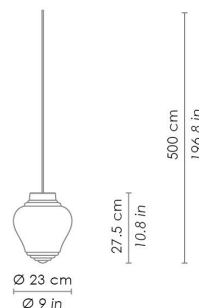

BONNIE e CLYDE

SUSPENSION

Mouth-blown glass handcrafted on standstill mold with "rigadin" relief finish in two different shapes and various colours. Matt grey or white painted metal parts. Grey fabric cables. Canopies are not included. Select a canopy from the following pages to create a single or multi light pendant.

CODE	COLOR	
ZA-LCL2101	Clear	
ZA-LCL2104	Amber	
ZA-LCL2105	Amethyst	
ZA-LCL2109	Grey	
ZA-LCL2120	Light blue	
ZA-LCL2121	Silver	
ZA-LCL2122	Antique gold	
ZA-LCL2123	Bronze	
ZA-LCL2124	Pink gold	

DIMENSIONS AND HOLES

Dimensions $\varnothing$ 23 - h max 500 cm / $\varnothing$ 9 - h max 196,8 in

ILLUMINOTECHNICAL SPECIFICATIONS

Source E26
Total Watt 75 W

ELECTRICAL SPECIFICATIONS

Voltage 120V
Frequency 50 - 60 HZ