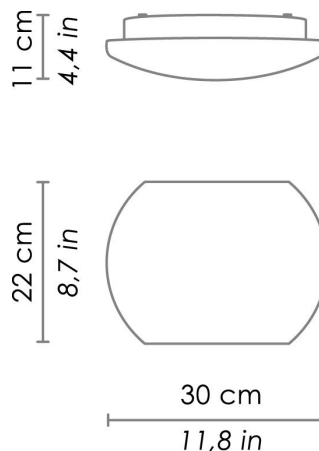

CHIUSA

WALL

Wall-ceiling lamps with diffuser in mouth-blown, satin-finish opal triplex glass; matt white painted metal frame. The product is suitable for indoor use only.

CODE COLOR

ZA-LL5500-

White

DIMENSIONS AND HOLES

Dimensions

Ø 30 cm / Ø 11,8 in

ILLUMINOTECHNICAL SPECIFICATIONS

Source

E26

Type

Bulb E26

Total Watt

1 x 60 HS

ILLUMINOTECHNICAL SPECIFICATIONS

Driver

N/A

Voltage

120 V

Frequency

50/60 Hz