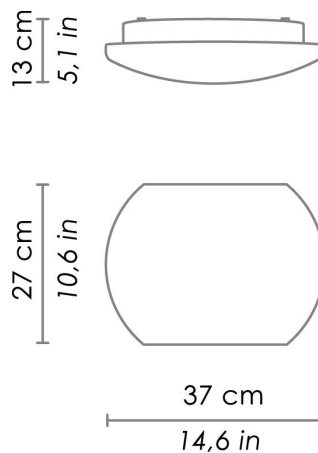

CHIUSA

WALL

Wall-ceiling lamps with diffuser in mouth-blown, satin-finish opal triplex glass; matt white painted metal frame. The product is suitable for indoor use only.

CODE	COLOR
ZA-LD550103-	White

DIMENSIONS AND HOLES	
Dimensions	Ø 37 cm / Ø 14,6 in

ILLUMINOTECHNICAL SPECIFICATIONS	
Source	LED
Power LED	17,4 W
Total Watt	20 W
Lumen LED board	2620 lm
Lumen lamp	960 lm
Beam angle	130°
Colour temperature	3000 K
CRI	>80
Lamp life	minimum 2 years guaranteed
Dimmer	TRIAC