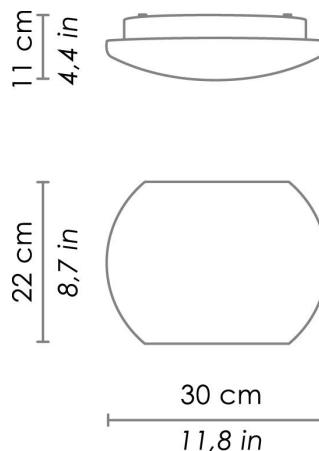

CHIUSA

WALL

Wall-ceiling lamps with diffuser in mouth-blown, satin-finish opal triplex glass; matt white painted metal frame. The product is suitable for indoor use only.

CODE	COLOR
ZA-LD550003-	White

DIMENSIONS AND HOLES

Dimensions	22 - 30 - 11 cm / 8,6 - 11,8 - 4,3 in
------------	---------------------------------------

ILLUMINOTECHNICAL SPECIFICATIONS

Source	LED
Power LED	8,7 W
Total Watt	10 W
Lumen LED board	1310 lm
Lumen lamp	480 lm
Beam angle	130°
Colour temperature	3000 K
CRI	>80
Lamp Life	minimum 2 years guaranteed
Dimmer	TRIAC