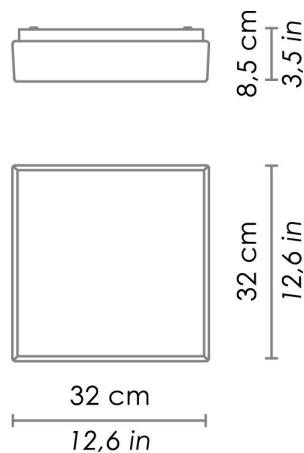

CAORLE

WALL

Wall-ceiling lamps with diffuser in mouth-blown, satin-finish opal triplex glass; matt white painted metal frame. The product is suitable for indoor use only.

CODE COLOR

ZA-LL1306-

White

DIMENSIONS AND HOLES

Dimensions

32 - 32 - 8,8 cm / 12,6 - 12,6 - 4,3 in

ILLUMINOTECHNICAL SPECIFICATIONS

Source

E26

Total Watt

2 x 60W Max

ILLUMINOTECHNICAL SPECIFICATIONS