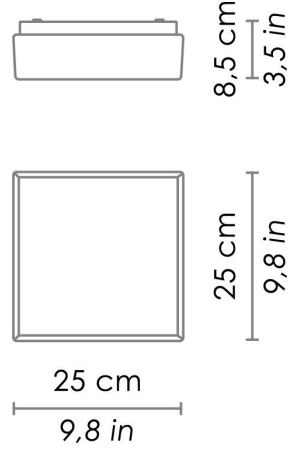

## CAORLE

WALL

Wall-ceiling lamps with diffuser in mouth-blown, satin-finish opal triplex glass; matt white painted metal frame. The product is suitable for indoor use only.

CODE	COLOR
ZA-LL1305-	White

### DIMENSIONS AND HOLES

Dimensions 25 - 25 - 8,8 cm / 9,8 - 9,8 - 3,4 in

### ILLUMINOTECHNICAL SPECIFICATIONS

Source E26  
Total Watt 2 x 60W Max