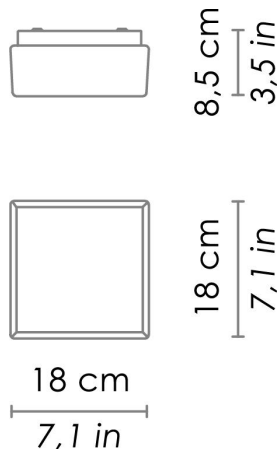

CAORLE

WALL

Wall-ceiling lamps with diffuser in mouth-blown, satin-finish opal triplex glass; matt white painted metal frame. The product is suitable for indoor use only.

CODE	COLOR
------	-------

ZA-LL1304-

White

DIMENSIONS AND HOLES	
----------------------	--

Dimensions

18 - 18 - 8,8 cm / 7,1 - 7,1 - 3,4 in

ILLUMINOTECHNICAL SPECIFICATIONS	
----------------------------------	--

Source

E26

Type