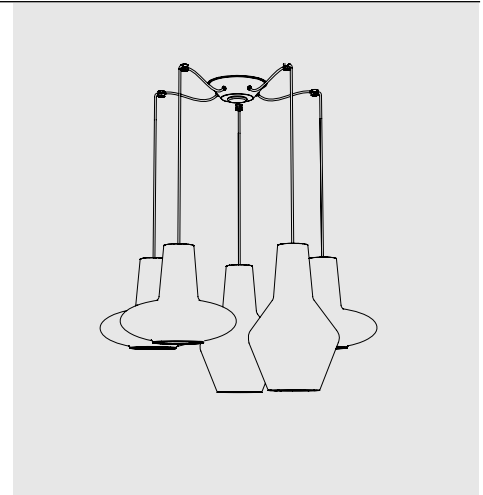

## BONNIE e CLYDE

SUSPENSION

Mouth-blown glass handcrafted on standstill mold with "rigadin" relief finish in two different shapes and various colours. Matt grey or white painted metal parts. Grey fabric cables. Canopies are not included. Select a canopy from the following pages to create a single or multi light pendant.

**Rosone per sospensione 5 luci**  
**Canopy for hanging lamp 5 lights**

**ZA-LGR0065** grigio / grey  
**ZA-LGR0075** bianco / white

Luci disposte sullo stesso livello  
Lights on the same level:  
Ø max 17 cm - 6,7 in

## Rosone per sospensioni multiple (supporti di decentramento inclusi) Canopy for hanging multiple lamps (decentralisation supports included)

Esempio d'installazione / Example of installation

**ZA-LGR0004** grigio / grey  
**ZA-LGR0014** bianco / white  
**ZA-LRB0002** ottone brunito  
spazzolato/brushed burnished brass  
**2 luci + 2 supporti**  
**2 lights + 2 supports**

## Rosone per sospensioni multiple (supporti di decentramento esclusi) Canopy for hanging multiple lamps (decentralisation supports not included)

**Rosone per sospensione 1-12 luci**  
**Canopy for hanging lamp 1-12 lights**