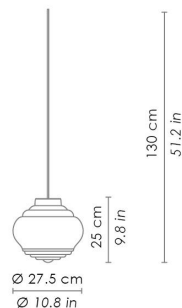

BONNIE e CLYDE

SUSPENSION

Mouth-blown glass handcrafted on standstill mold with "rigadin" relief finish in two different shapes and various colours. Matt grey or white painted metal parts. Grey fabric cables. Canopies are not included. Select a canopy from the following pages to create a single or multi light pendant.

CODE COLOR

ZA-LBN0101	Clear	
ZA-LBN0104	Amber	
ZA-LBN0105	Amethyst	
ZA-LBN0109	Grey	
ZA-LBN0120	Light blue	
ZA-LBN0121	Silver	
ZA-LBN0122	Antique gold	
ZA-LBN0123	Bronze	
ZA-LBN0124	Pink gold	

DIMENSIONS AND HOLES

Dimensions $\varnothing$ 27,5 - h max 130 cm / $\varnothing$ 10,8 - h max 51,2 in

ILLUMINOTECHNICAL SPECIFICATIONS

Source	E26
Total Watt	75 W

ELECTRICAL SPECIFICATIONS

Voltage	120V
Frequency	50 - 60 HZ