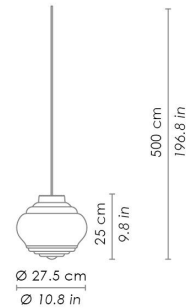

BONNIE e CLYDE

SUSPENSION

Mouth-blown glass handcrafted on standstill mold with "rigadin" relief finish in two different shapes and various colours. Matt grey or white painted metal parts. Grey fabric cables. Canopies are not included. Select a canopy from the following pages to create a single or multi light pendant.

CODE	COLOR	
ZA-LBN2101	Clear	
ZA-LBN2104	Amber	
ZA-LBN2105	Amethyst	
ZA-LBN2109	Grey	
ZA-LBN2120	Light blue	
ZA-LBN2121	Silver	
ZA-LBN2122	Antique gold	
ZA-LBN2123	Bronze	
ZA-LBN2124	Pink gold	

DIMENSIONS AND HOLES

Dimensions $\varnothing$ 27,5 - h max 500 cm / $\varnothing$ 10,8 - h max 196,8 in

ILLUMINOTECHNICAL SPECIFICATIONS

Source E26
Total Watt 75 W

ELECTRICAL SPECIFICATIONS

Voltage 120V
Frequency 50 - 60 HZ