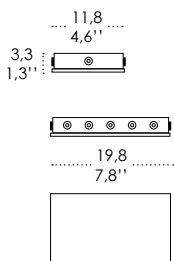

Rosone per sospensioni multiple (supporti di decentramento esclusi) Canopy for hanging multiple lamps (decentralisation supports not included)

Rosone per sospensione 1-12 luci
Canopy for hanging lamp 1-12 lights

ZA-LGR0411 grigio / grey
ZA-LGR0401 bianco / white

Supporto singolo per decentramento cavo.
Single support for cable decentralisation.

ZA-LGR0100 grigio / grey
ZA-LGR0200 bianco / white
ZA-LGR0300 ottone brunito spazzolato
brushed burnished brass

1.5
0.6"