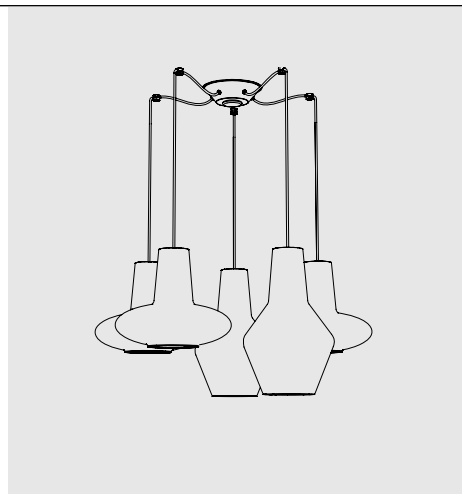

## BONNIE e CLYDE

SUSPENSION

Mouth-blown glass handcrafted on standstill mold with "rigadin" relief finish in two different shapes and various colours. Matt grey or white painted metal parts. Grey fabric cables. Canopies are not included. Select a canopy from the following pages to create a single or multi light pendant.

Luci disposte sullo stesso livello  
Lights on the same level:  
Ø max 25 cm - 9,8 in

Disponibile su richiesta con finitura calamina / Available on request with calamine finish

34  
13,4"   
4,6  
1,8"

**Rosone per sospensione 5 luci**  
**Canopy for hanging lamp 5 lights**

## Rosone per sospensioni multiple (supporti di decentramento inclusi) Canopy for hanging multiple lamps (decentralisation supports included)

Esempio d'installazione / Example of installation

**ZA-LGR0004** grigio / grey  
**ZA-LGR0014** bianco / white  
**ZA-LRB0002** ottone brunito  
spazzolato/brushed burnished brass  
**2 luci + 2 supporti**  
**2 lights + 2 supports**

## Rosone per sospensioni multiple (supporti di decentramento esclusi) Canopy for hanging multiple lamps (decentralisation supports not included)

**Rosone per sospensione 1-12 luci**  
**Canopy for hanging lamp 1-12 lights**