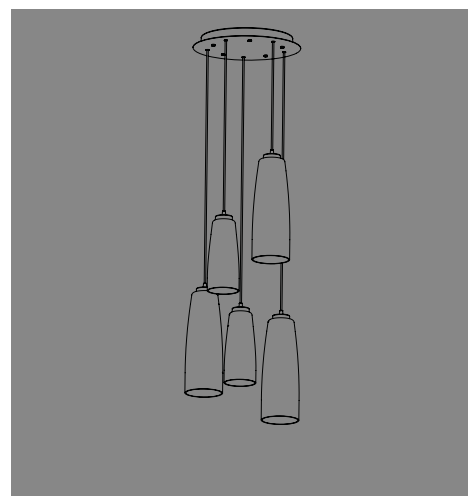

## BONNIE e CLYDE

SUSPENSION

Mouth-blown glass handcrafted on standstill mold with "rigadin" relief finish in two different shapes and various colours. Matt grey or white painted metal parts. Grey fabric cables. Canopies are not included. Select a canopy from the following pages to create a single or multi light pendant.

#### Rosone tondo per sospensioni multiple / Round canopy for hanging multiple lamps

34  
13,4"   
4,6  
1,8"

**Rosone per sospensione 3 luci**  
**Canopy for hanging lamp 3 lights**

**ZA-LGR0063** grigio / grey  
**ZA-LGR0073** bianco / white

Luci disposte sullo stesso livello  
Lights on the same level:  
Ø max 25 cm - 9,8 in

Disponibile su richiesta con finitura calamina / Available on request with calamine finish

34  
13,4"   
4,6  
1,8"

**Rosone per sospensione 5 luci**  
**Canopy for hanging lamp 5 lights**

**ZA-LGR0065** grigio / grey  
**ZA-LGR0075** bianco / white

Luci disposte sullo stesso livello  
Lights on the same level:  
Ø max 17 cm - 6,7 in

Disponibile su richiesta con finitura calamina / Available on request with calamine finish