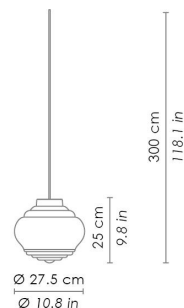

BONNIE e CLYDE

SUSPENSION

Mouth-blown glass handcrafted on standstill mold with "rigadin" relief finish in two different shapes and various colours. Matt grey or white painted metal parts. Grey fabric cables. Canopies are not included. Select a canopy from the following pages to create a single or multi light pendant.

CODE	COLOR	
ZA-LBN1101	Clear	
ZA-LBN1104	Amber	
ZA-LBN1105	Amethyst	
ZA-LBN1109	Grey	
ZA-LBN1120	Light blue	
ZA-LBN1121	Silver	
ZA-LBN1122	Antique gold	
ZA-LBN1123	Bronze	
ZA-LBN1124	Pink gold	

DIMENSIONS AND HOLES

Dimensions $\varnothing$ 27,5 - h max 300 cm / $\varnothing$ 10,8 - h max 118,1 in

ILLUMINOTECHNICAL SPECIFICATIONS

Source E26
Total Watt 75 W

ELECTRICAL SPECIFICATIONS

Voltage 120V
Frequency 50 - 60 HZ