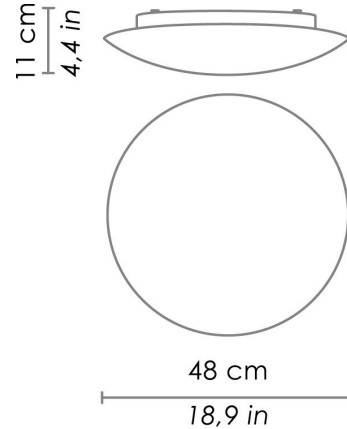

BIS BAYONET

WALL

Wall-ceiling lamps with diffuser in mouth-blown, satin-finish opal triplex glass; white painted metal frame. Twist-lock system for the glass component. The product is suitable for indoor use only.

CODE	COLOR
ZA-LL6113-	White

DIMENSIONS AND HOLES	
Dimensions	Ø 48 cm / Ø 18,9 in

ILLUMINOTECHNICAL SPECIFICATIONS	
Source	E26
Type	Bulb E27
Total Watt	2 x 60W Max

ILLUMINOTECHNICAL SPECIFICATIONS	
Driver	N/A
Voltage	120 V
Frequency	50/60 Hz