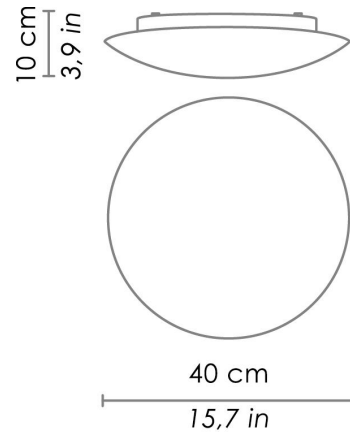

BIS BAYONET

WALL

Wall-ceiling lamps with diffuser in mouth-blown, satin-finish opal triplex glass; white painted metal frame. Twist-lock system for the glass component. The product is suitable for indoor use only.

CODE	COLOR
ZA-LL6112-	White

DIMENSIONS AND HOLES	
Dimensions	Ø 40 cm / Ø 15,7 in

ILLUMINOTECHNICAL SPECIFICATIONS	
Source	E26
Type	Bulb E26
Total Watt	2 x 60W Max

ILLUMINOTECHNICAL SPECIFICATIONS	
Driver	N/A
Voltage	120 V
Frequency	50/60 Hz